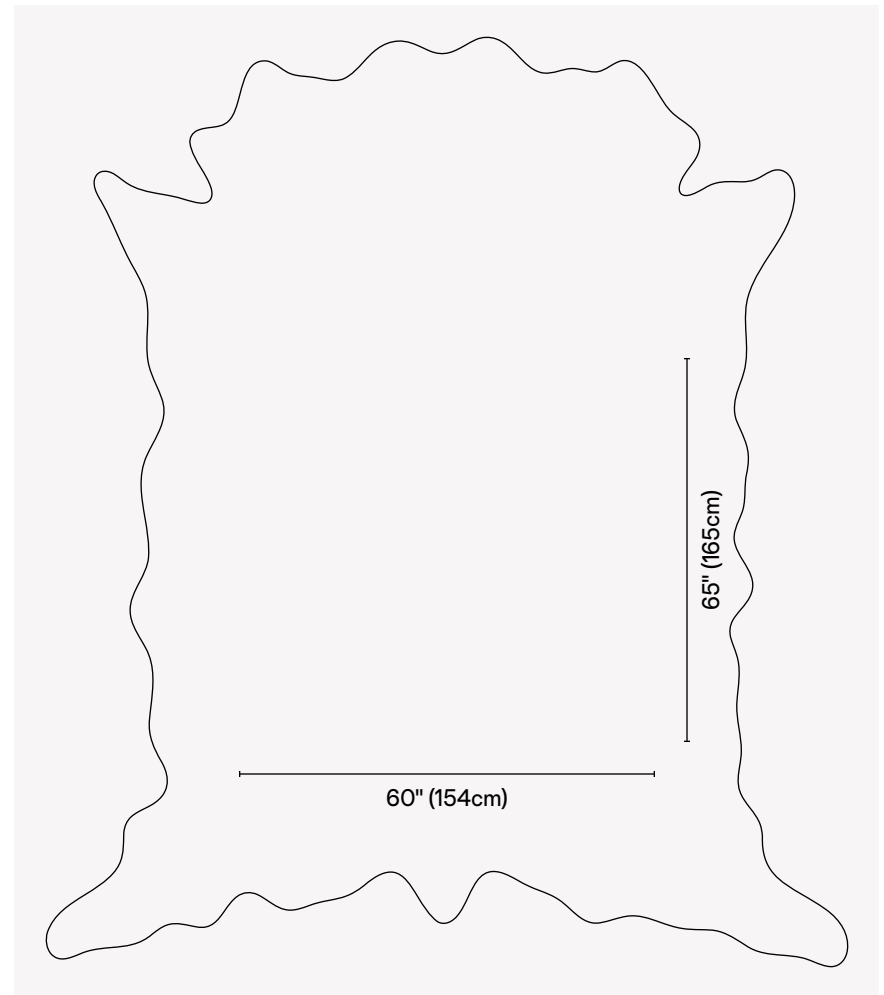

Application

Seating

Characteristics

Content: 100% Leather

Finish: Wax

Dye Method: Transparent Dye

Weight: 3.5 oz/sf (1068 gr/sm)

Hide Size: 50–55 square feet

Hide Thickness: 0.9-1.1 millimeters

Hide Origin: Europe

Country of Origin: Italy

Note: This material exhibits natural markings and inherent color and textural variations.

Maintenance

Professional cleaning recommended.

Testing

Flammability: CAL 117-2013

Note: This material will lighten with prolonged exposure to heat or sunlight.

Environmental

Greenguard Gold Certified

LBC Red List Free

REACH Compliant

FR Free

Free of Intentionally Added PFAS

Warranty

None

© 2024 Edelman

Complete product information at edelmanleather.com

Hide Schematic